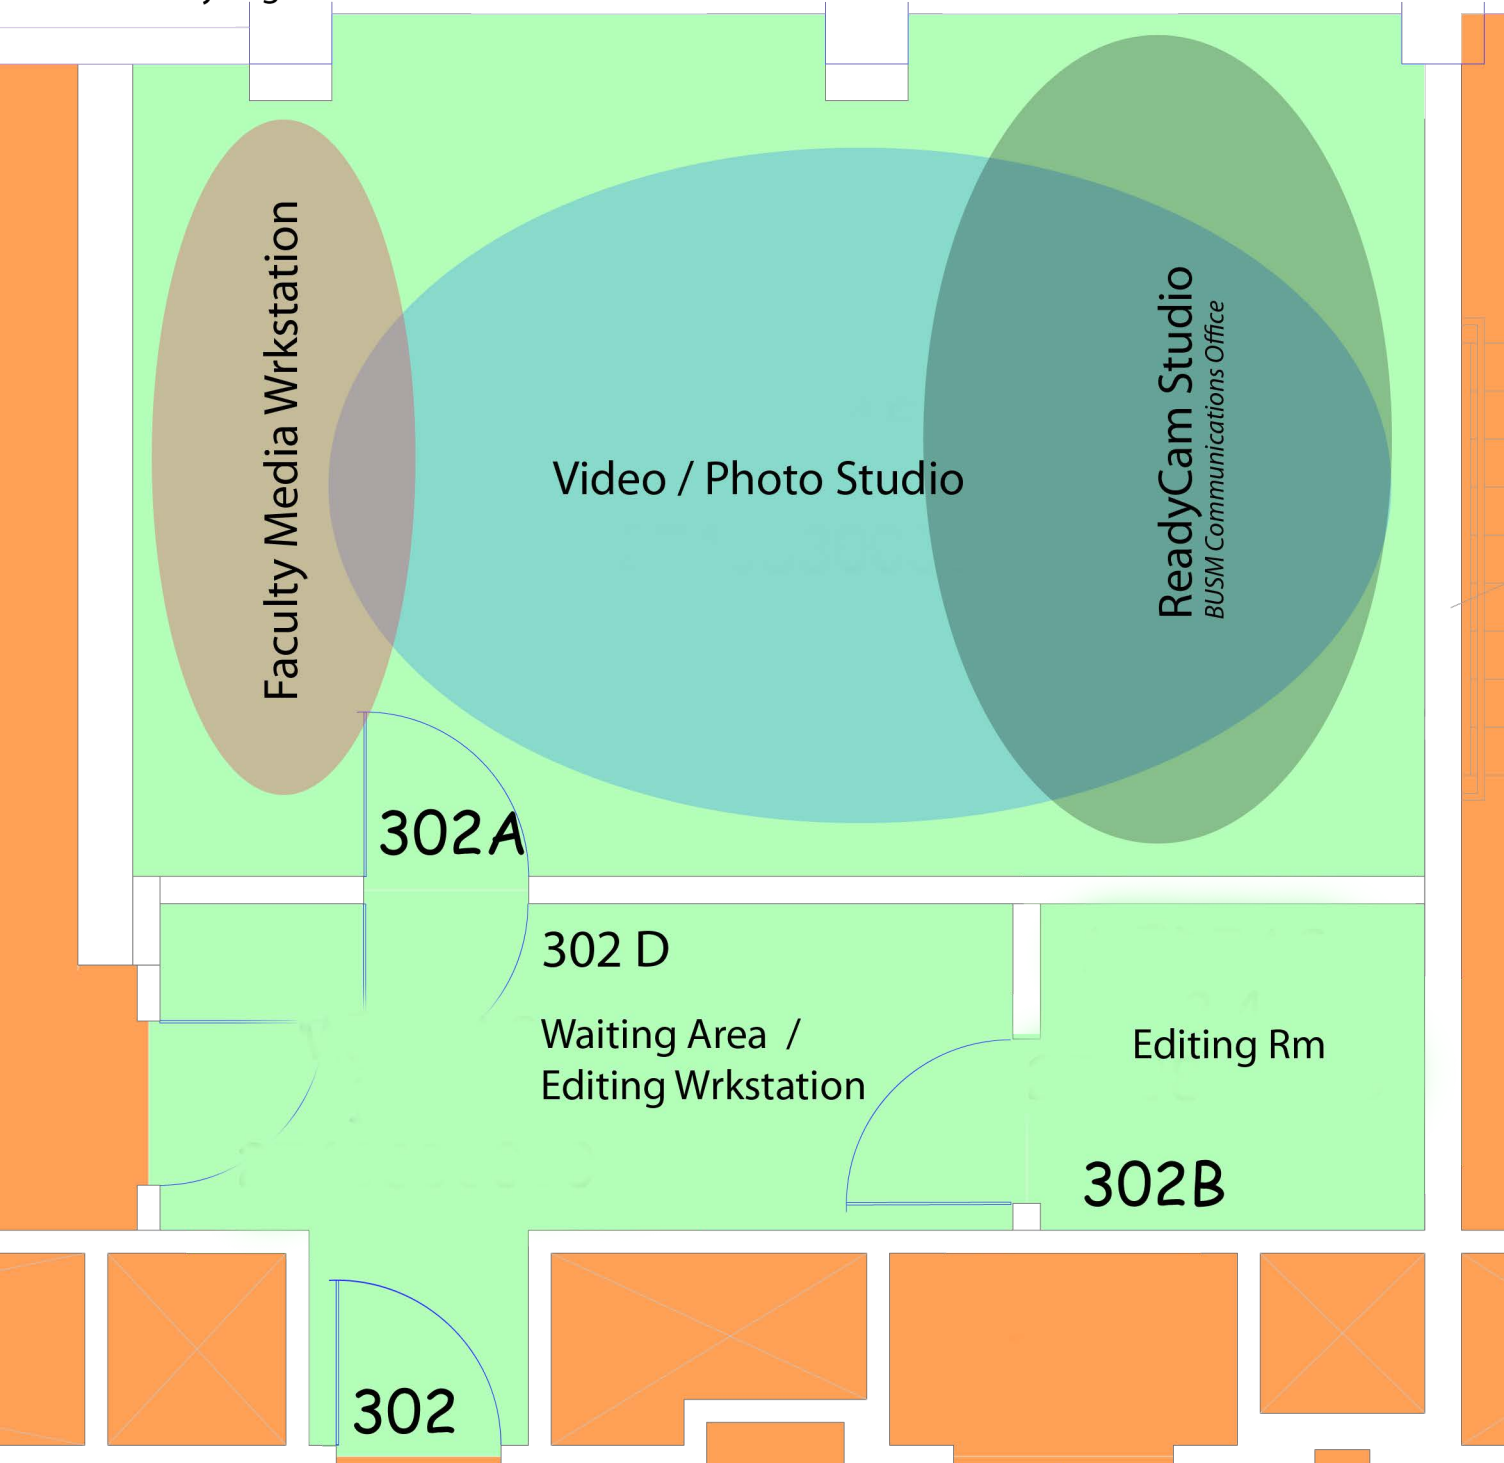

Godley Digital Media Studio - L302 Suite Funtional Areas

Faculty Media Wrkstation

Video / Photo Studio

ReadyCam Studio
BUSM Communications Office

302A

302 D

Waiting Area /
Editing Wrkstation

Editing Rm

302B

302

L3 Hallway