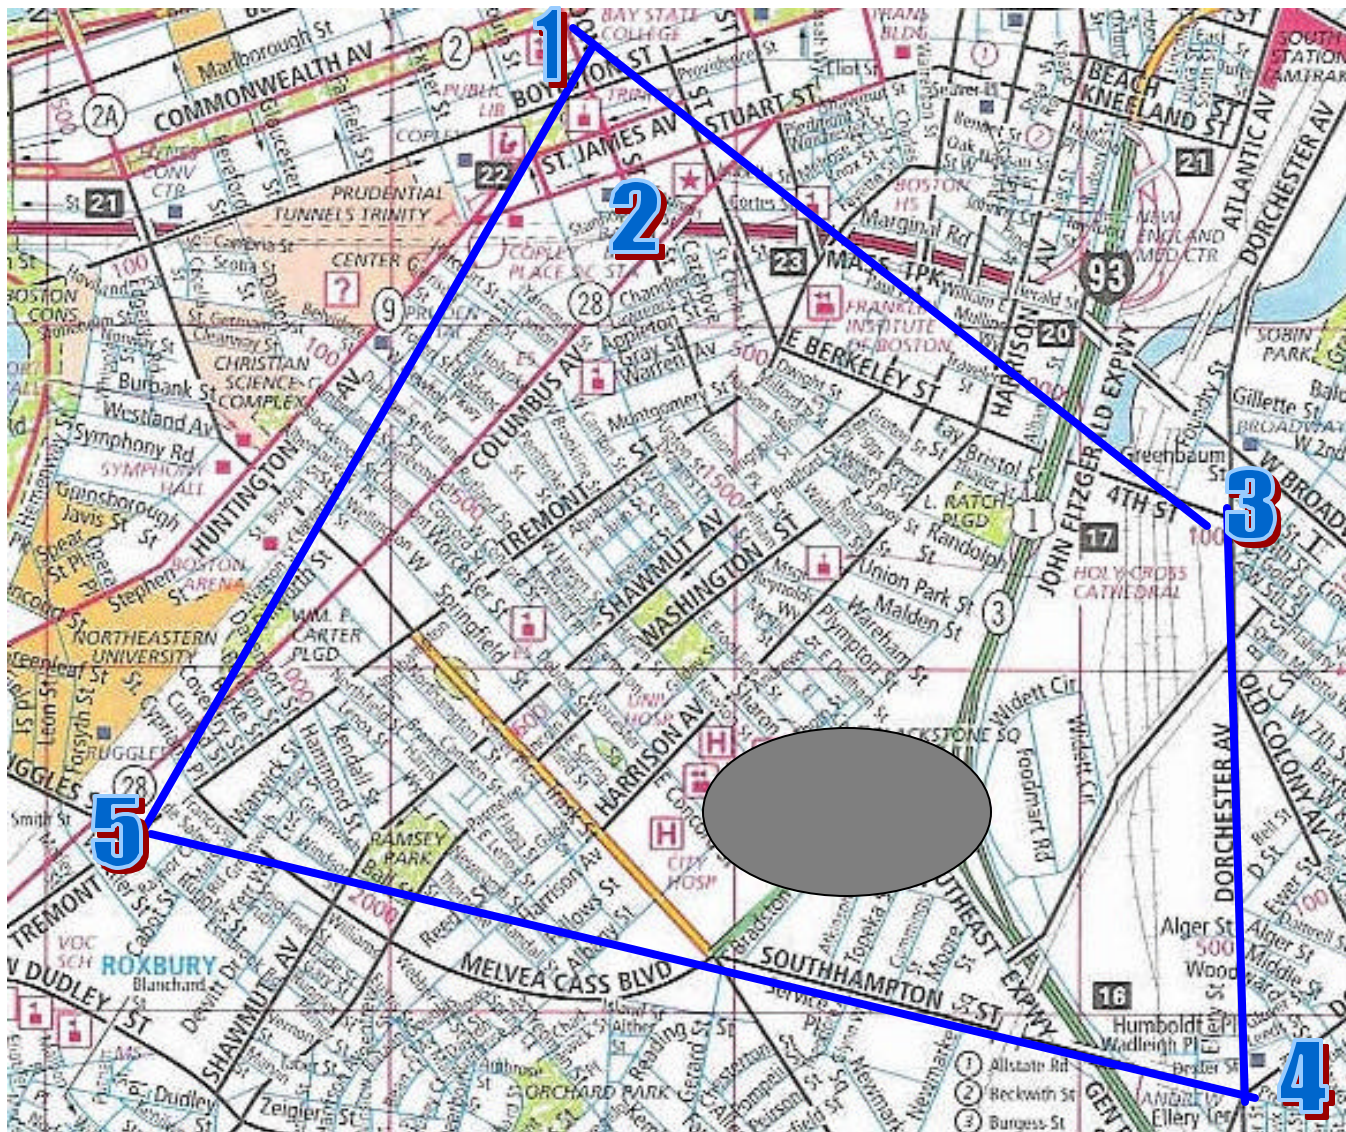

Evening Shuttle

Shuttle perimeter
defined by solid
blue lines

MBTA

- 1-Copley
- 2-Back Bay
- 3-Broadway
- 4-Andrew
- 5-Ruggles